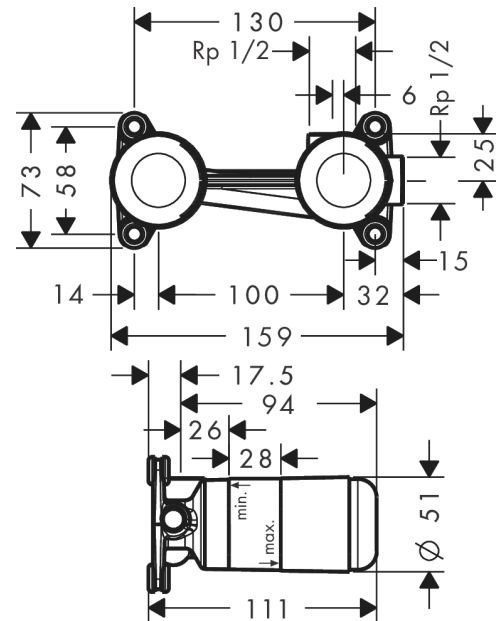

Basic set for single lever basin mixer for concealed installation wall-mounted

Finish: n.a. Article Number: 13622180

Description

product features

- variable positioning of the mixer system, can be left or right of the spout
- easy orientation due to support surfaces for the spirit level
- with building protection cover against contamination during assembly
- with dimension indication for exact determination of the installation depth
- with pre-mounted fastening lugs for mounting in drywall and solidwall
- sound-decoupled installation
- connection dimension: DN15
- minimum mounting depth: 44 mm
- maximum mounting depth: 72 mm
- EPD Basic Sets

Certificates / Sustainability

Product image

Scale drawing

Basic set for single lever basin mixer for concealed installation wall-mounted

Finish: n.a. Article Number: 13622180

Exploded Drawing

Year of production: >12/09

Basic set for single lever basin mixer for concealed installation wall-mounted

Finish: n.a. Article Number: **13622180**

Spare part list

Year of production: >12/09

Pos.	Description	Article Number	PC	PU
1	O-ring 18x2,5	98139000	1	1
2	O-ring 24x3	92112000	1	1
3	extension set 25 mm for 13622180	31971000	98	1
4	O-ring 34x2	98383000	2	1