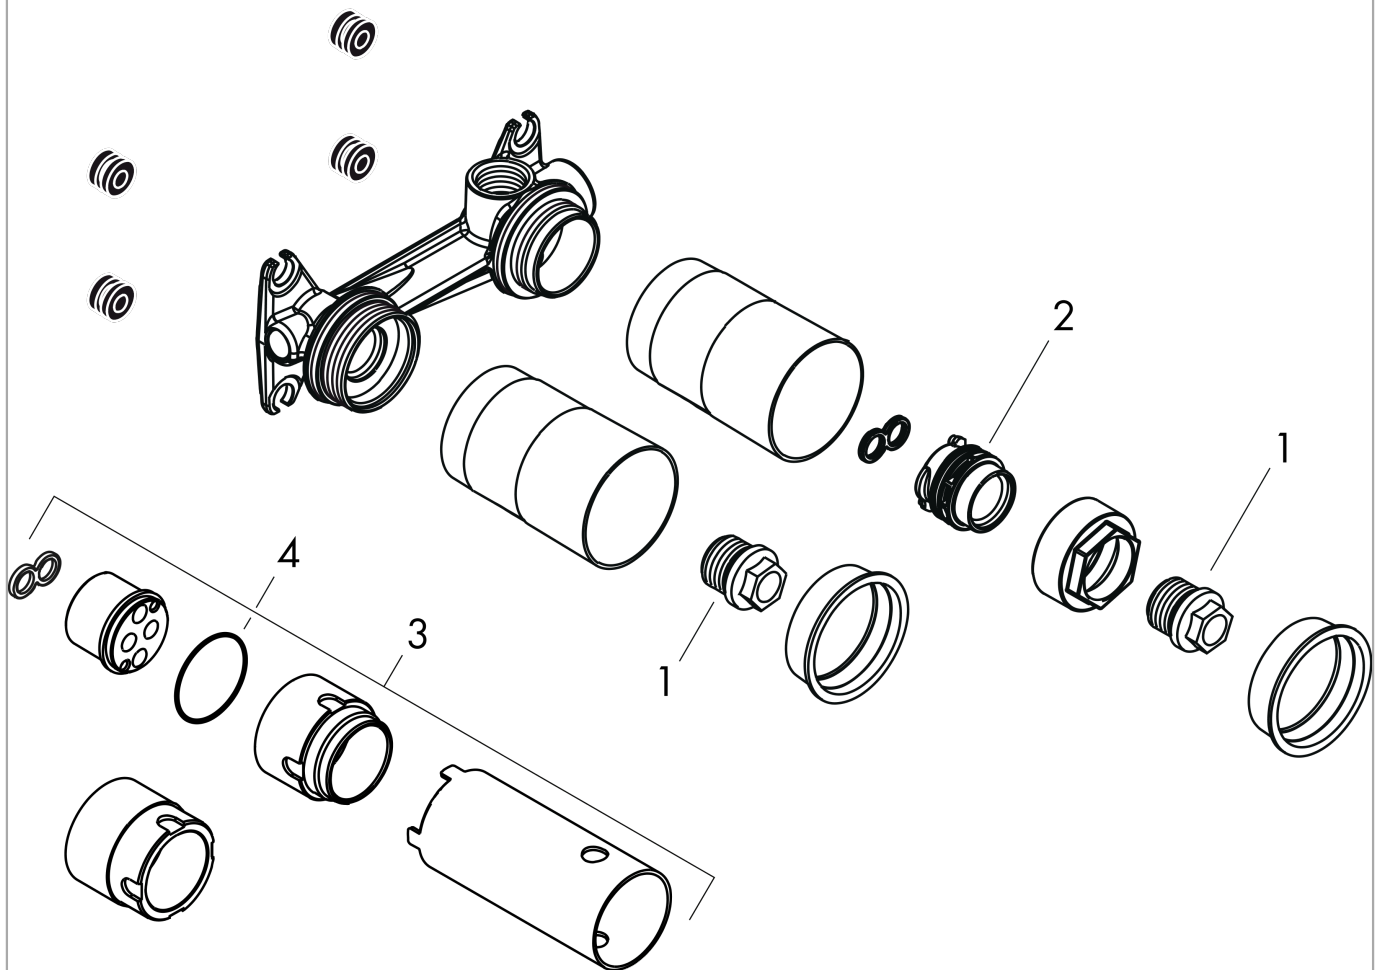

Basic set for single lever basin mixer for concealed installation wall-mounted

Finish: n.a. Article Number: 13622180

Description

product features

- variable positioning of the mixer system, can be left or right of the spout
- easy orientation due to support surfaces for the spirit level
- with building protection cover against contamination during assembly
- with dimension indication for exact determination of the installation depth
- with pre-mounted fastening lugs for mounting in drywall and solidwall
- sound-decoupled installation
- connection dimension: DN15
- minimum mounting depth: 44 mm
- maximum mounting depth: 72 mm
- EPD Basic Sets

Certificates / Sustainability

Product image

Scale drawing

Basic set for single lever basin mixer for concealed installation wall-mounted

Finish: n.a. Article Number: 13622180

Exploded Drawing

Year of production: >12/09

Basic set for single lever basin mixer for concealed installation wall-mounted

Finish: n.a. Article Number: **13622180**

Spare part list

Year of production: >12/09

Pos.	Description	Article Number	PC	PU
1	O-ring 18x2,5	98139000	1	1
2	O-ring 24x3	92112000	1	1
3	extension set 25 mm for 13622180	31971000	98	1
4	O-ring 34x2	98383000	2	1